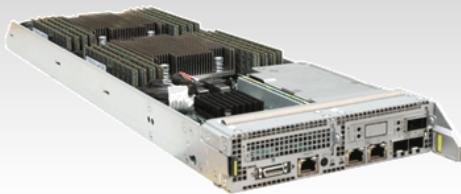

HVE-STACK

HIGH DENSITY COMPUTE POWER

HVE-STACK Front View

HVE-STACK Server Module

HVE-STACK Rear View

THE APPLIANCE OF POWER

The HVE-STACK high density server provides the ultimate compute and storage appliance for the datacenter. With an optimized density design of only 2U, the HVE-STACK improves data center space and efficiency. The HVE-STACK is ideal for HPC (High Performance Computing), cloud computing, and VDI. The HVE-STACK can accommodate up to four compute nodes in the 2U chassis with up to twenty-four 2.5-inch NVMe SSDs drives. The modular design and hot-swappable components such as hard drives and power supplies greatly improve efficiency.

PERFECTING VIRTUALIZATION

HVE-STACK

Next-Gen

Secure

Efficient

Cost Effective

Product Specifications:

Form Factor:	2U multi-node server
Server Nodes:	4 half-width server node
Processors:	1/2 Intel® Xeon® E5-2600 v4 series processors
Drive Technology:	NVMe/SAS/SATA ES3600P V3 Drives, 2.5"
Memory:	DDR4 2400Mhz ECC registered
Network Ports:	2 GE or 2 GE + 2 x 10GE
Power Supply Units:	110 V to 220 V
Fan Modules:	4 hot-swappable fan modules in N+1 redundancy mode
Power Supplies:	2 hot-swappable 1500 W AC PSU's in 1+1 redundancy mode
Management"	Supports SNMP and IPMI. Provides virtual KVM, virtual media, SOL, remote control, hardware monitoring, and intelligent power supply. Adopts the power capping technology and independent management network ports, and supports NC-SI.
Certifications:	CE, UL, FCC, CCC, VCCI, and RoHS
Dimensions:	40.5 mm x 177.9 mm x 545.5 mm (1.59-in. x 7.00-in. x 21.48-in.)